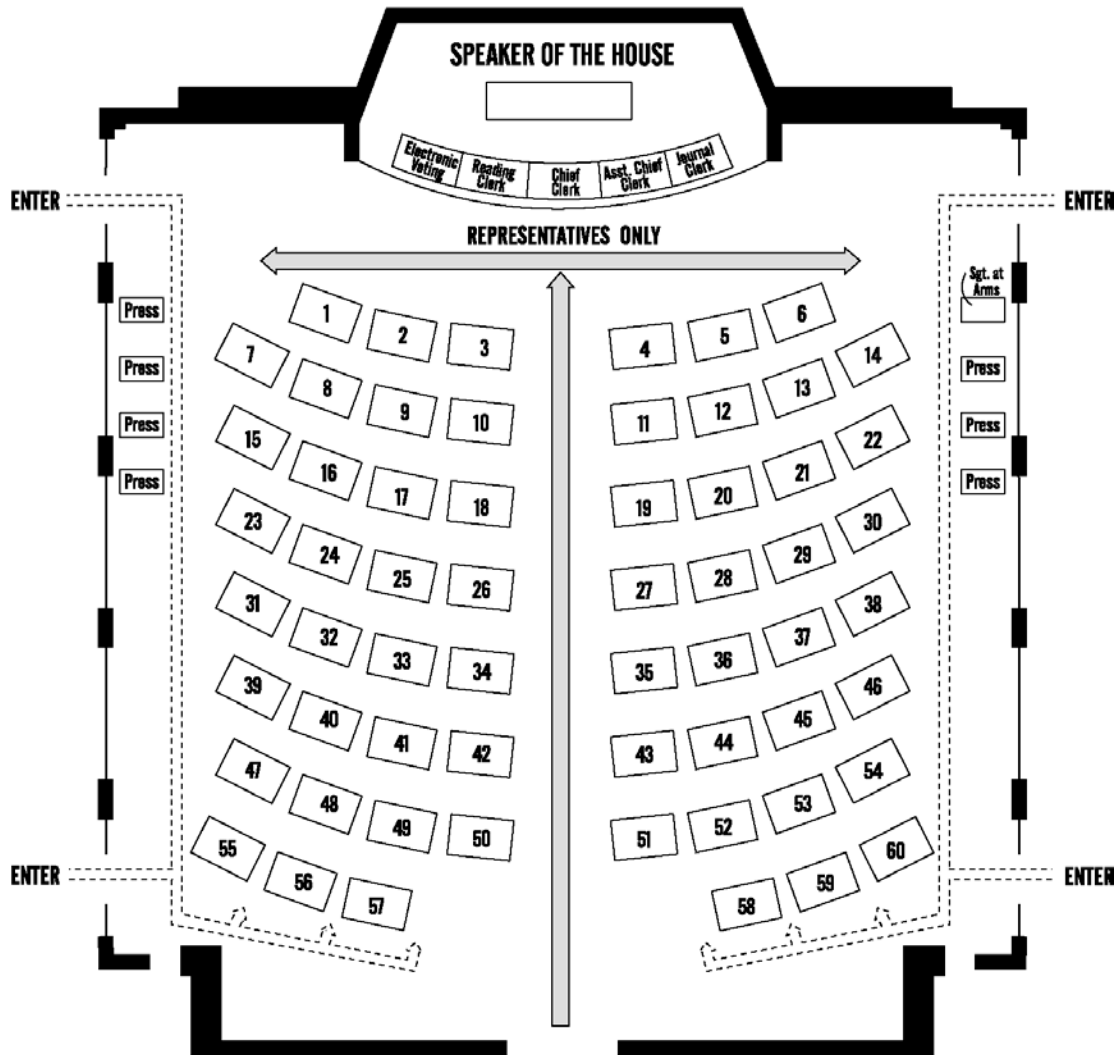

EIGHTIETH LEGISLATIVE ASSEMBLY

HOUSE CHAMBER SEATING CHART

Revised June 2020

1 – Wilde	16 – Noble	31 – Stark	46 – Gorsek
2 – Mitchell	17 – Doherty	32 – Post	47 – Hayden
3 – Barker	18 – Lewis	33 – Helt	48 – Barreto
4 – Dexter	19 – Schouten	34 – Zika	49 – Wallan
5 – Keny-Guyer	20 – McLain	35 – Bynum	50 – Drazan
6 – Prusak	21 – Boshart Davis	36 – Alonso Leon	51 – Smith Warner
7 – Williams	22 – Wilson	37 – Meek	52 – Lawrence Spence
8 – Power	23 – Smith, G.	38 – Rayfield	53 – Holvey
9 – Sanchez	24 – Nearman	39 – Smith, D.B.	54 – Witt
10 – Piluso	25 – Reschke	40 – Owens	55 – Kotek
11 – Sollman	26 – Lively	41 – Leif	56 – Breese-Iverson
12 – Helm	27 – Marsh	42 – Moore-Green	57 – Sprenger
13 – Nosse	28 – Fahey	43 – Gomberg	58 – McKeown
14 – Evans	29 – Neron	44 – Hernandez	59 – Nathanson
15 – Bonham	30 – Salinas	45 – Reardon	60 – Clem